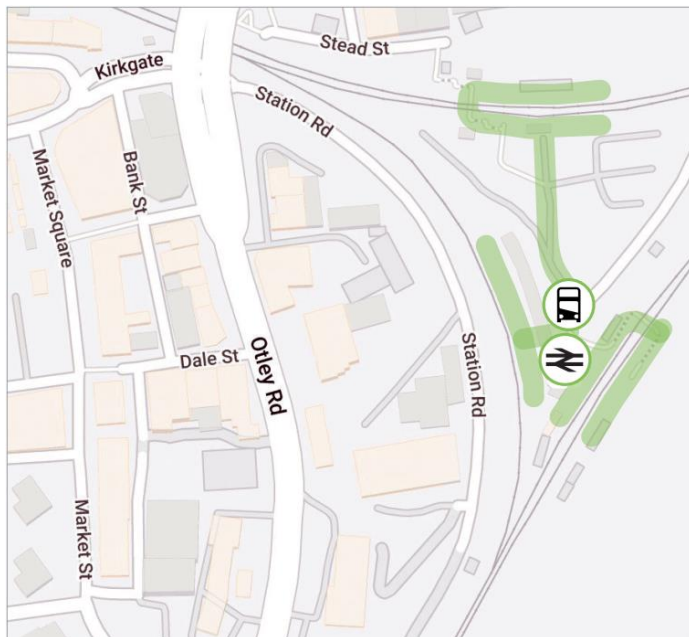

## Baildon

Pick Up / Drop Off at the service bus stop (18851/50) outside (towards Shipley) & opposite (towards Guiseley) the Q's Halfway House pub on Otley Road. There is a shuttle bus outside Baildon station which is available to take customers to the rail replacement bus stop when required (yellow box, as shown in below picture). There is a coordinator on site from 12:00 – 00:00 to assist customers.

Walking time: 15 minutes

Distance: 900m (2952ft)

[www.northernrailway.co.uk](http://www.northernrailway.co.uk)

NORTHERN TRAINS LIMITED

GEORGE STEPHENSON HOUSE, TOFT GREEN, YORK, ENGLAND YO1 6JT

Company No. 03076444

## Shipley

Pick Up / Drop Off in the station car park by entrance to booking hall. There is a coordinator on site from 06:00 – 00:05 to assist customers.

Walking time: 02 minutes

Distance: 90m (295ft)

We are encouraging all customers to 'check before they travel' to see how their journey is affected. You can do this by looking at the [Northern website](#) or by using [National Rail Enquiries](#).