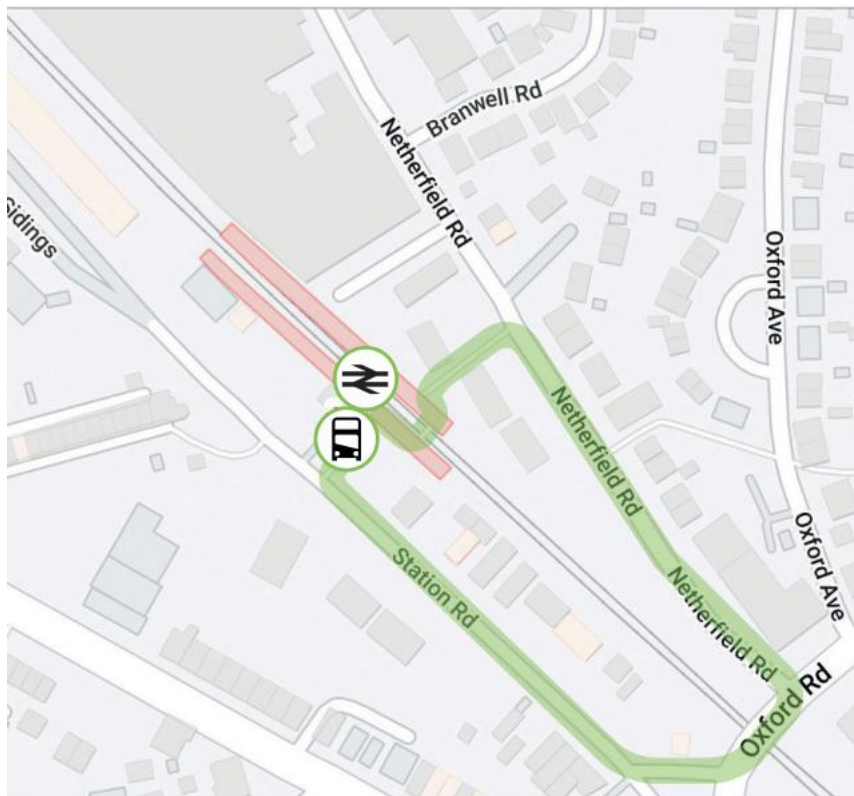

Rail replacement service pick up/drop off points

Guiseley

Rail replacement services depart from the station front, at the end of Station Road. There is a coordinator on site from 06:05 – 23:55 to assist customers.

Walking time: 02 minutes

Distance: 55m (180ft)

www.northernrailway.co.uk

NORTHERN TRAINS LIMITED
GEORGE STEPHENSON HOUSE, TOFT GREEN, YORK, ENGLAND YO1 6JT
Company No. 03076444