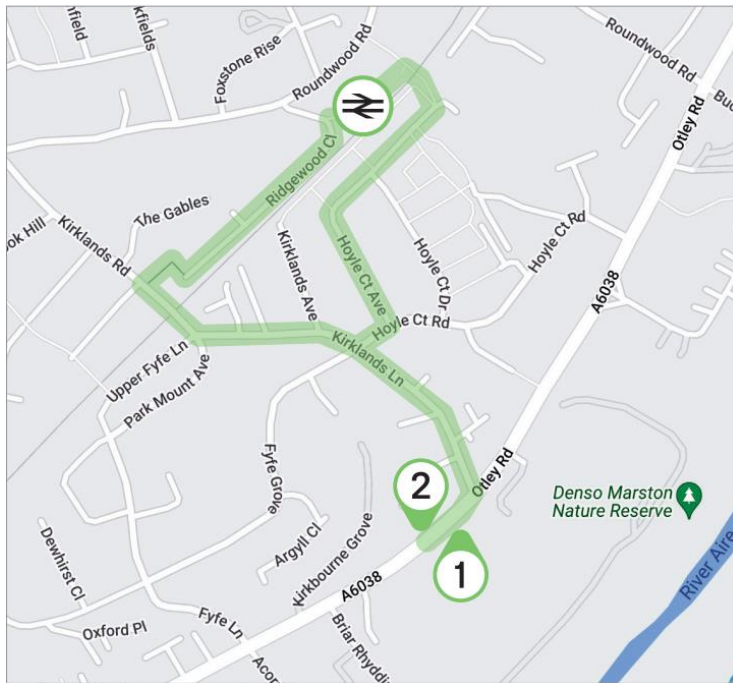

Baildon

Pick Up / Drop Off at the service bus stop (18851/50) outside (towards Shipley) & opposite (towards Guiseley) the Q's Halfway House pub on Otley Road. There is a shuttle bus outside Baildon station which is available to take customers to the rail replacement bus stop when required (yellow box, as shown in below picture). There is a coordinator on site from 12:00 – 00:00 to assist customers.

Walking time: 15 minutes

Distance: 900m (2952ft)

www.northernrailway.co.uk

NORTHERN TRAINS LIMITED

GEORGE STEPHENSON HOUSE, TOFT GREEN, YORK, ENGLAND YO1 6JT

Company No. 03076444